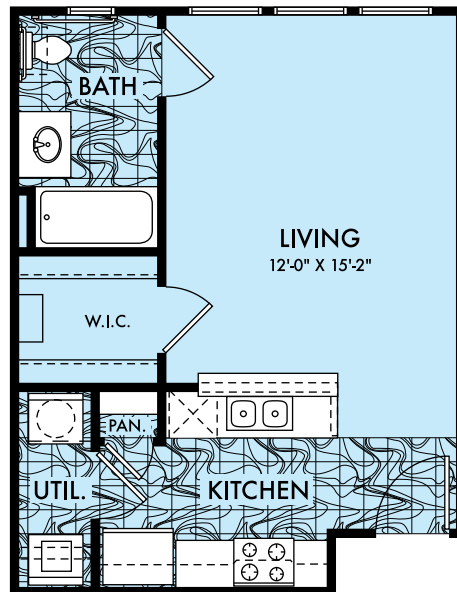

## CASSATT

Mansions in The Forest Efficiency  
One Bedroom/One Bath  
441 sq. ft.

*Square Footages and Dimensions Are Approximate  
Alternative First Floor Handicap Layouts Also Available*