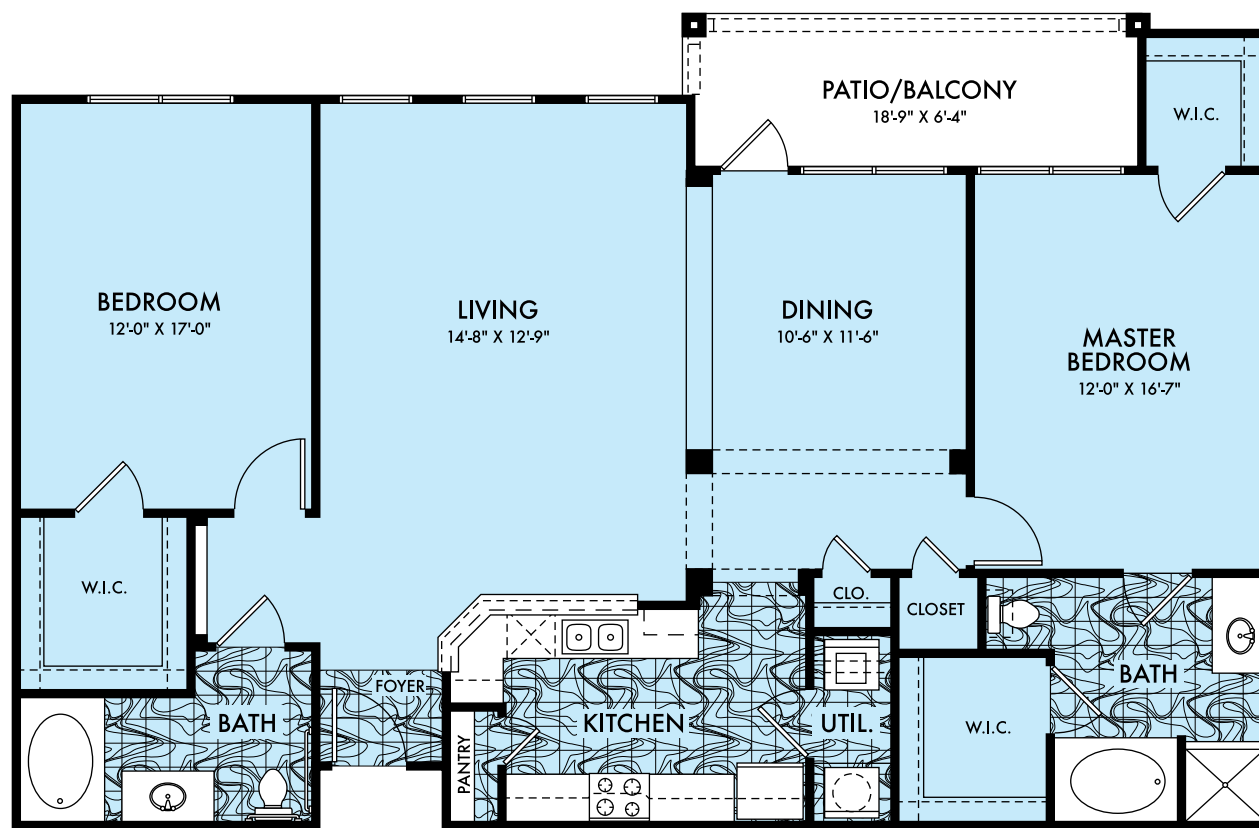

The  
**MANSIONS**  
IN THE FOREST

**DE GAS**

Mansions in The Forest B2  
Two Bedroom/Two Bath  
1,530 sq. ft.

*Square Footages and Dimensions Are Approximate  
Alternative First Floor Handicap Layouts Also Available*