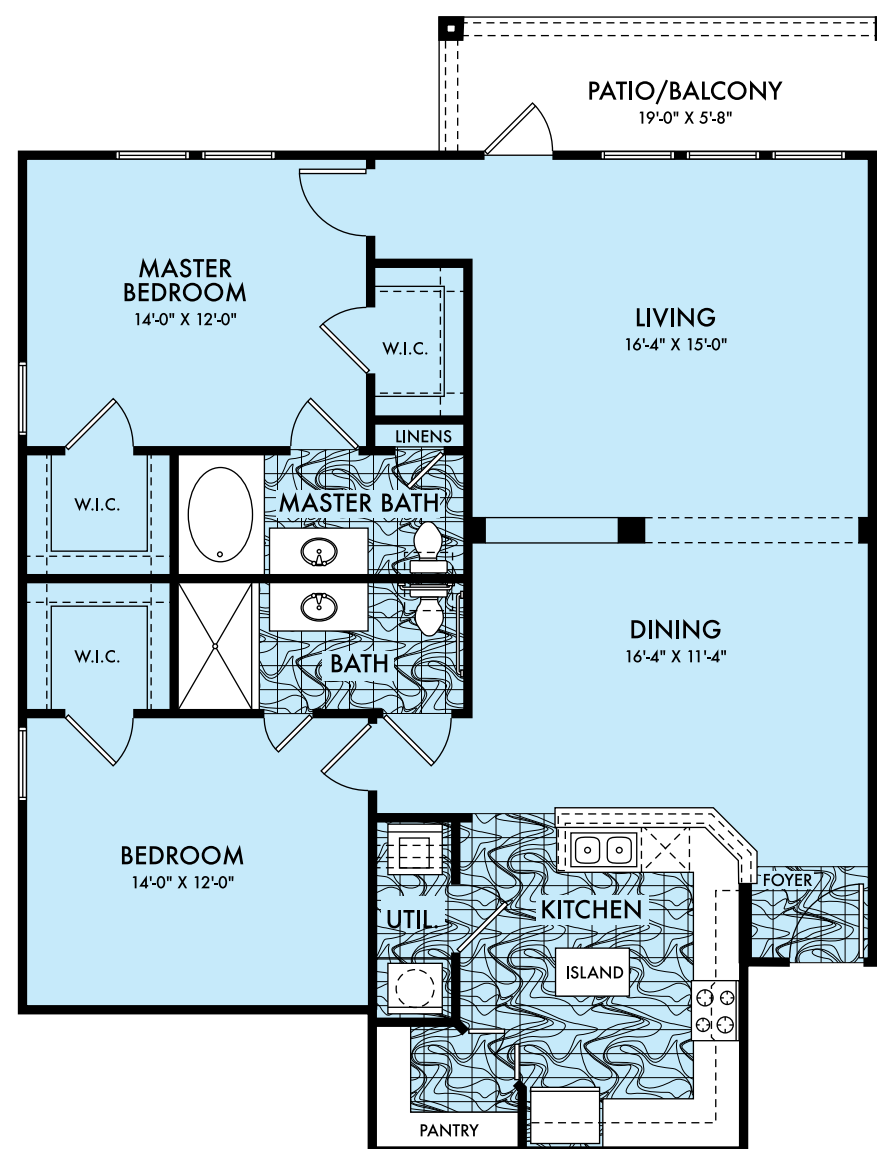

The  
**MANSIONS**  
IN THE FOREST

**RENOIR**

Mansions in The Forest B1-Scheme 3  
Two Bedroom/Two Bath  
1,345 sq. ft.  
*Square Footages and Dimensions Are Approximate*

545 FM 1488 • Conroe, TX 77384 • PH: 936-271-5110 • FX: 936-271-5118  
www.mansionsintheforest.com • leasing@mansionsintheforest.com