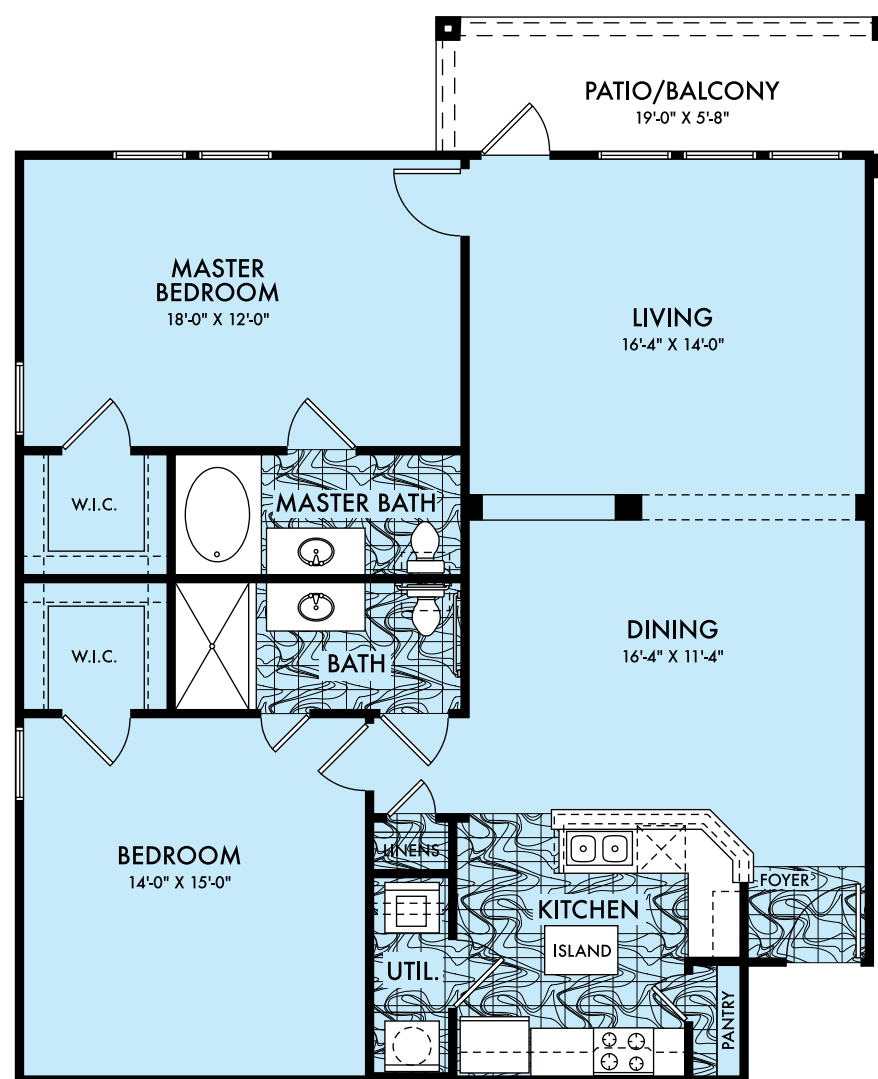

The
MANSIONS
IN THE FOREST

VAN GOGH

Mansions in The Forest B1 - Scheme 2
Two Bedroom/Two Bath
1,341 sq. ft.

Square Footages and Dimensions Are Approximate

545 FM 1488 • Conroe, TX 77384 • PH: 936-271-5110 • FX: 936-271-5118
www.mansionsintheforest.com • leasing@mansionsintheforest.com