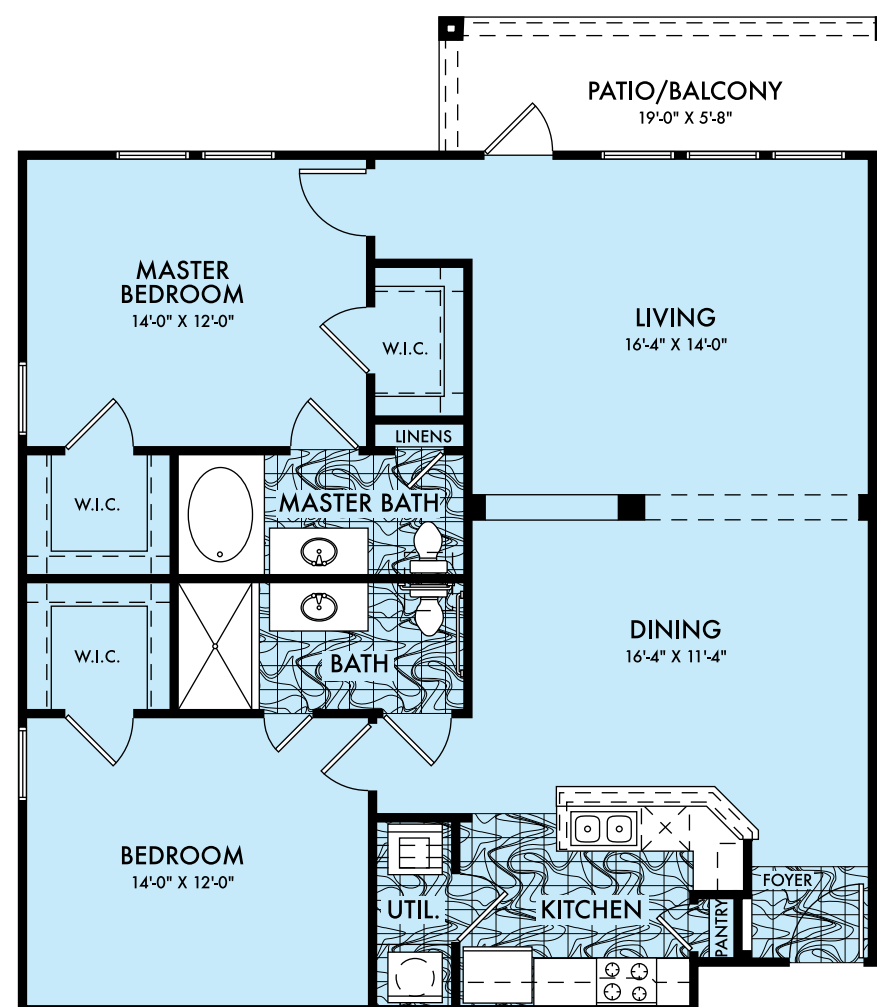

The MANSIONS

IN THE FOREST

CEZANNE

Mansions in The Forest B1
Two Bedroom/Two Bath
1,248 sq. ft.

*Square Footages and Dimensions Are Approximate
Alternative First Floor Handicap Layouts Also Available*

545 FM 1488 • Conroe, TX 77384 • PH: 936-271-5110 • FX: 936-271-5118
www.mansionsintheforest.com • leasing@mansionsintheforest.com