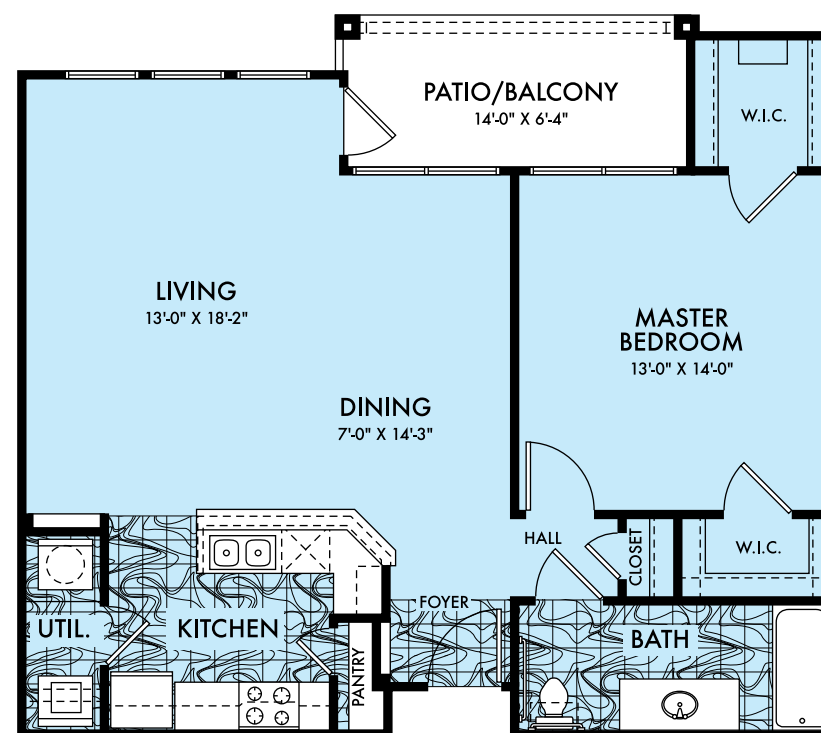

The MANSIONS IN THE FOREST

MONET

Mansions in The Forest A2
One Bedroom/One Bath
883 sq. ft.

*Square Footages and Dimensions Are Approximate
Alternative First Floor Handicap Layouts Also Available*

545 FM 1488 • Conroe, TX 77384 • PH: 936-271-5110 • FX: 936-271-5118
www.mansionsintheforest.com • leasing@mansionsintheforest.com