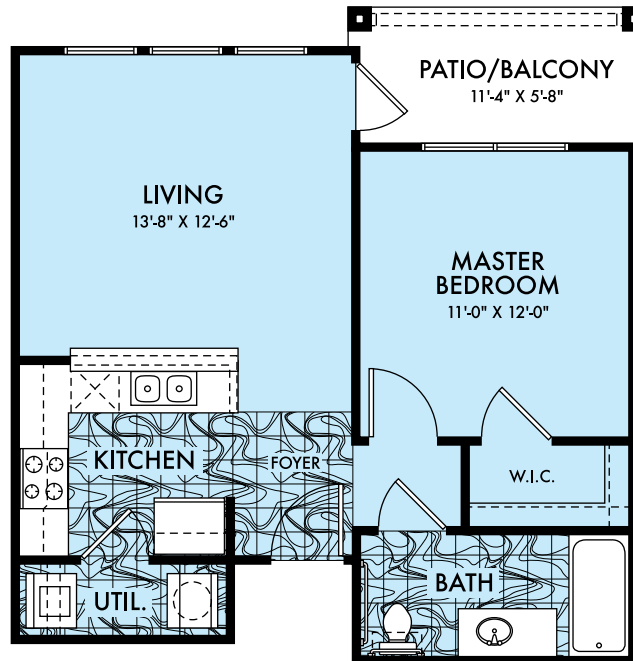

The MANSIONS

IN THE FOREST

MANET

Mansions in The Forest A1
One Bedroom/One Bath
584 sq. ft.

*Square Footages and Dimensions Are Approximate
Alternative First Floor Handicap Layouts Also Available*